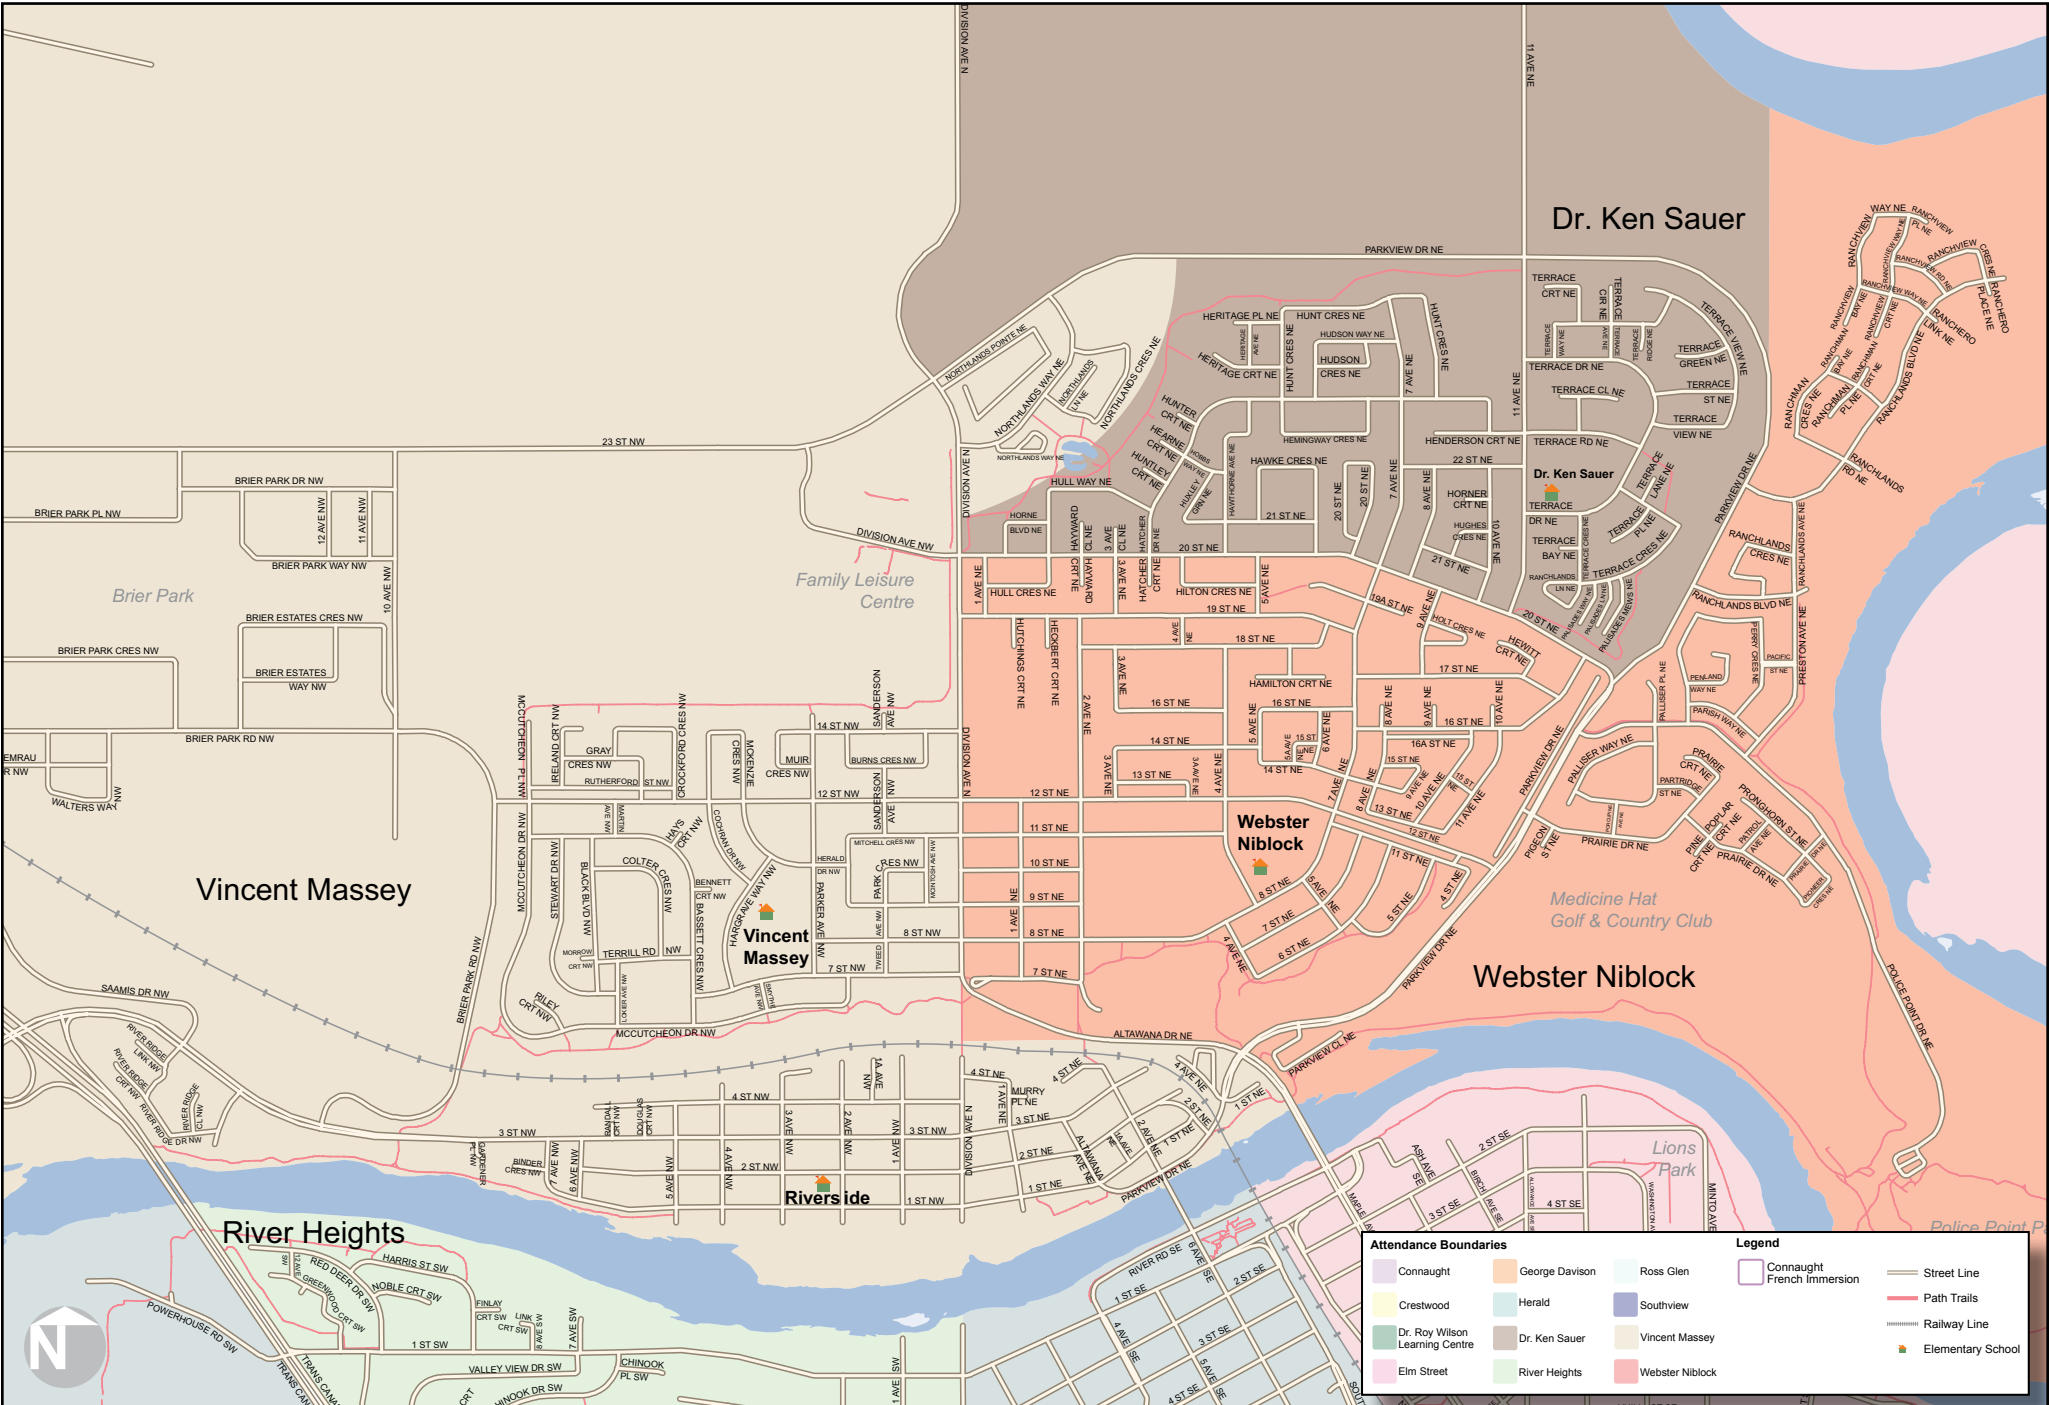

**MHS D** Medicine Hat School District #76  
 2017-18 Elementary School Boundaries Grades K-6 - North of River

Attendance Boundaries		Legend	
Connaught	George Davison	Ross Glen	Connaught French Immersion
Crestwood	Herald	Southview	Street Line
Dr. Roy Wilson Learning Centre	Dr. Ken Sauer	Vincent Massey	Path Trails
Elm Street	River Heights	Webster Niblock	Railway Line
			Elementary School